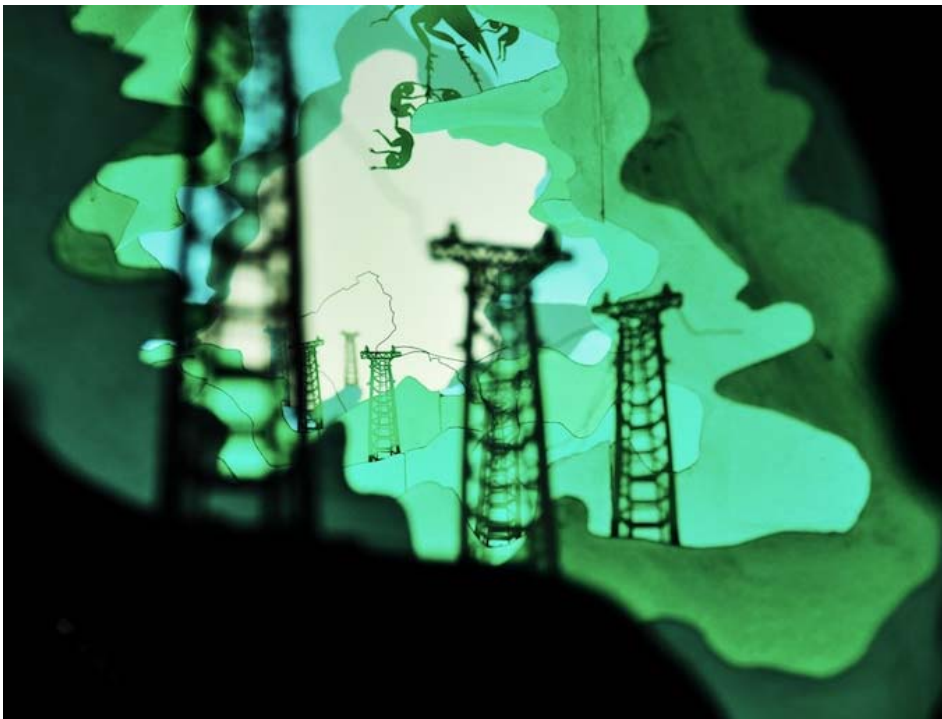

epic mental Odysseys, and how we can stuff empty space full with rich imaginary worlds, then move in."

She continues, "Our imagination was really captured by how these men were exploring places where no one has been before. Because we did not have passports and could not go anywhere from Communist Romania, travel was only possible in your mind."